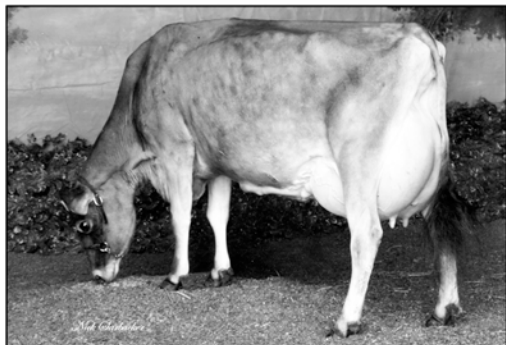

Pine Prairie Reduction Sale

July 25 • 11:00 a.m. • at the farm in Viroqua, WI

45 Jerseys will sell with 10 just fresh or close to calving by sale time.

Also selling 10 Holsteins and 3 Milking Shorthorns

Jersey Highlights:

1. “Spectacular Spice’s” January “Nevada” daughter sells along with three of her granddaughters.
   - A January 2009 “Guapo” great-granddaughter of “Willie May” sells. The dam is by “Ringmaster” and is backed by an Excellent “Renaissance.”
   - A December “Governor” sells out of an E-91% “Blackstar.” The next six dams are Very Good or Excellent in Canada.
   - A daughter of a VG-86% (at 2-5) “Centurion” sells. The dam has over 16,000M actual at 1-10 and is backed by a VG-87% “Paramount.”
   - DeMents Ideal Hazel sells! She is a VG-85% senior 2-year-old fresh in January and milking 68 lbs.
2. ---

Directions to farm: Take Hwy. 14 south out of Viroqua. Turn right on Hwy. 27/82 south. After going through Liberty Pole, farm is 1½ miles on the left.

Pine Prairie Jerseys
Rob and Gail Klinkner

S7304A Hwy. 27/82, Viroqua, WI 54665
608/606-3453 Cell 608/675-3380 Home

RAKJ Sambo Spectacular Spice, E-92%
3-3 305 25,800 4.0% 1,030 3.2% 837 94DCR