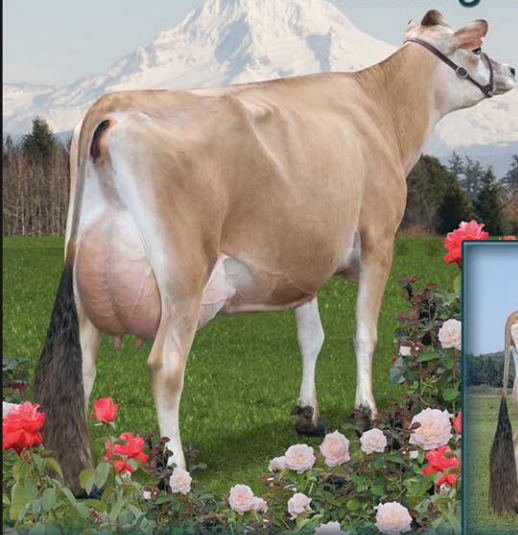

Pedigrees do still matter so does longevity . . .

Sun Valley Impuls Holly-ET, E-93% JH1F

Born February 14, 2005

For the 2015 Great Cow Contest

Lifetime production to date:

168,100M, 8,050F, 6,445P—5 lacts.

Individual records:

1-10	305	'18,180	4.3%	783	3.6%	654
3-6	305	20,130	4.7%	951	3.7%	750
4-7	305	22,560	4.7%	1,054	3.7%	827
6-7	305	22,810	4.7%	1,068	3.8%	859
8-7	305	24,590	4.9%	1,203	3.7%	901

"Holly" is bred back to **Hometown Irresistible** and is due in July.

Her pedigree is deep and strong:

Dam: Scotch View Fair Halo, E-94%
126,270M, 5,519F, 4,267P—6 lacts.

Grandam: Scotch View Lester Peace, E-91%
135,860M, 5,989F, 4,857P—8 lacts.

3rd dam: Bensons Sooner Peaches, E-93%
224,580M, 10,518F, 8,338P—14 lacts.