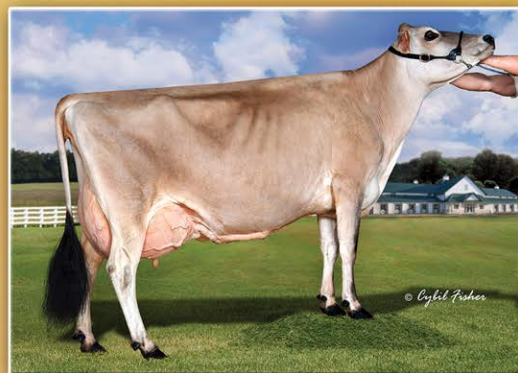

Pearlmount Restore Dixie-ET, E-90%

2-0 365 22,546 4.3% 975 3.5% 789 97DCR

12 sons in A.I. including 14JE600 DECOY at Accelerated Genetics
“Restore” daughter of “Daffy” Owned by River Valley Farm, IL

Sunset Canyon
f Jerseys

Eric Silva and Paula Wolf

26755 Blaine Road, Beaver, Oregon 97108

Phone: 503/398-5606 Cell: 503/812-2961

sunsetcanyonjerseys@gmail.com

Follow us on Facebook at Sunset Canyon Jerseys