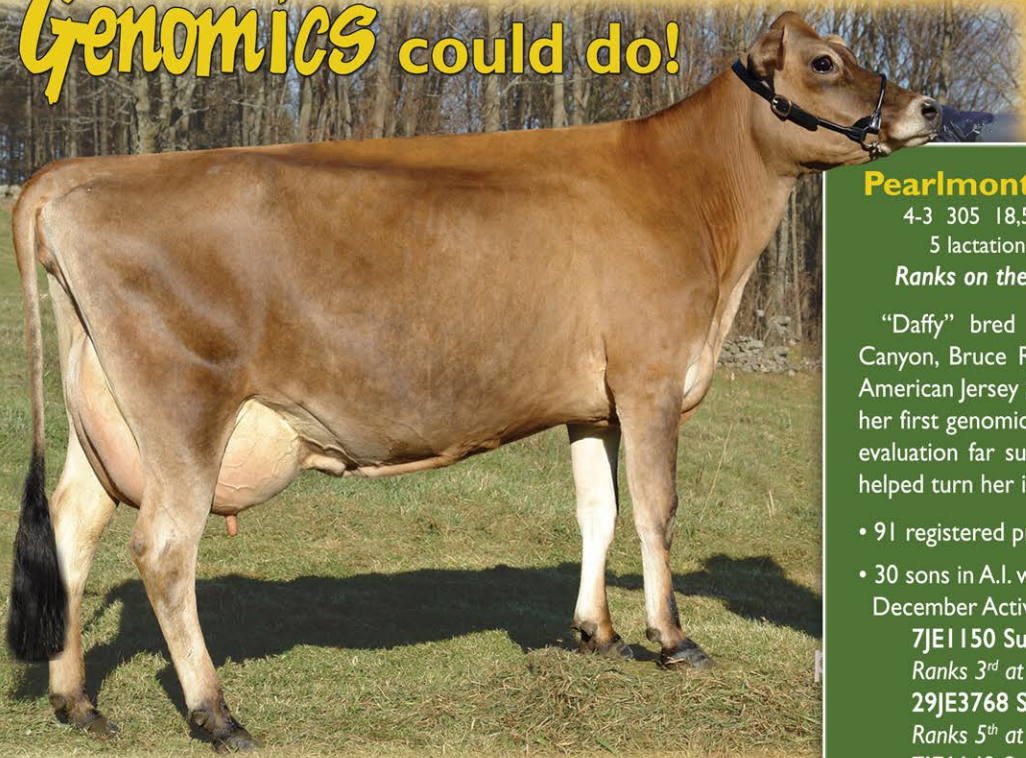

The cow that showed us what *Genomics* could do!

Pearlmount Impuls Daffy, E-90% JHIF

4-3 305 18,560 5.0% 932 3.8% 707 102DCR

5 lactations average 16,794—856—661 ME

Ranks on the Top 1.5% GJPI Cow List at +126

“Daffy” bred by Pearlmount, and sold to Sunset Canyon, Bruce Roos and Kara Hale at the 2009 All American Jersey Sale, set the Jersey breed on fire when her first genomic evaluations came back. Her genomic evaluation far surpassed her traditional numbers and helped turn her into a great brood cow today!

— “DAFFY’S” INFLUENCE IN THE PEARL MOUNT HERD —

Pearlmount Ballistic Savanna

Born: October 1, 2014 Sire: DP Ballistic Top 500 GJPI Heifer

+1,087M +52F +42P +4.9PL GJUI +23.4 GJPI +194 CDCB: GPTA 1/15 65%R JHIF