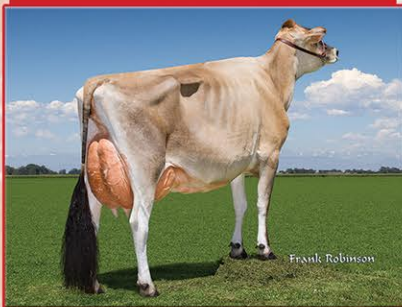

He is a top 10 Active A.I. sire for:

DPR +2.1 Type +1.5 GJUI +21.6

Stature +1.7 RH +2.1 RUW +1.7 UD +S2.2

APPLEJACK, daughters have been  
winning in the show ring and are  
excelling in the milk barn!

### Exels Applejack Dasher

2<sup>nd</sup> Summer Yearling, 2014 CA State Fair  
Res. Jr. Champion, 2014 CA Spring Show  
Owned by Hank Vanexel, CA

### Wicks Applejack 3647, E-90%

3-5 305 19,470 4.6% 894 3.7% 720  
2<sup>nd</sup> 4-Year-Old, 2013 CA State Fair  
Grand Champion, 2013 CA Spring Show  
Owned by Anthony Evangelo, CA